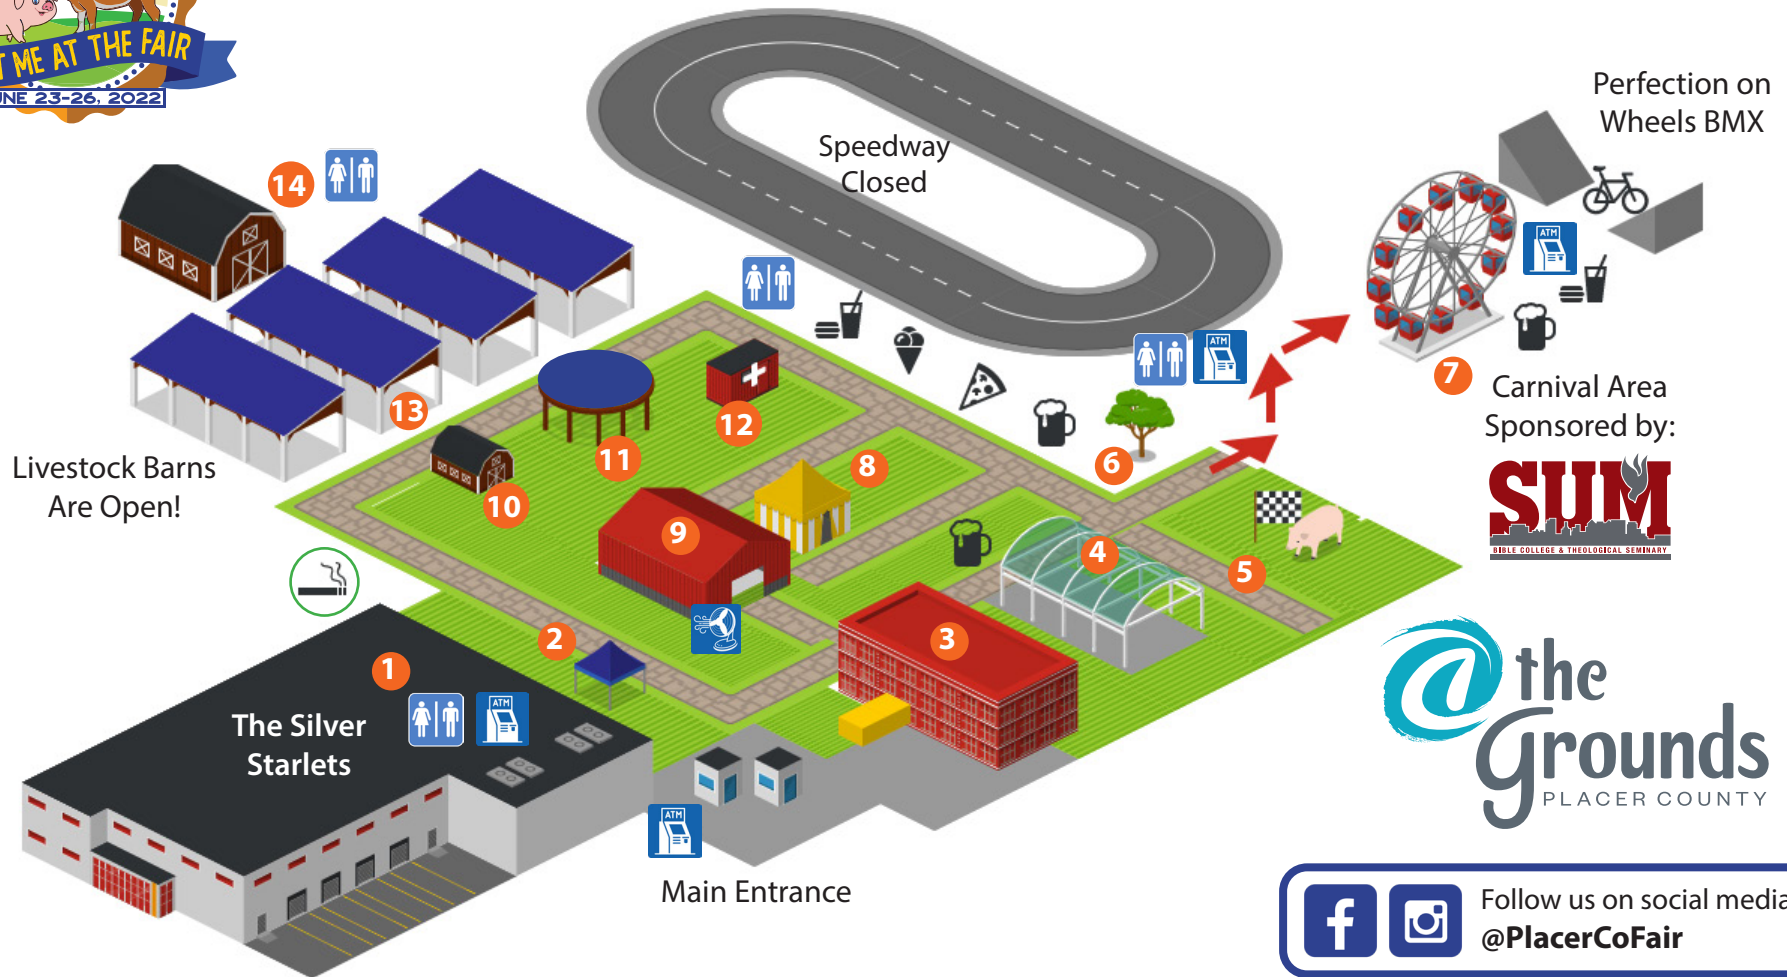

Welcome to the Placer County Fair!

1 Roebelen CENTER
@theGrounds

2 Information Booth

3 Jones Hall/Garden Room

4 Attaway Pavilion

5 Family Fun Zone/All Alaskan Pig Races

6 Olive Garden

7 Carnival Area

8 Johnson Lawn/Jack Spareribs

9 Johnson Hall

10 Placer Nevada Cattle Women's Barn

11 Show Ring 1

12 First Aid/Security

13 Livestock Barns/Show Ring 2

14 Small Animal Barn

Livestock Barns
Are Open!

Speedway
Closed

Perfection on
Wheels BMX

Carnival Area
Sponsored by:

Follow us on social media!
@PlacerCoFair